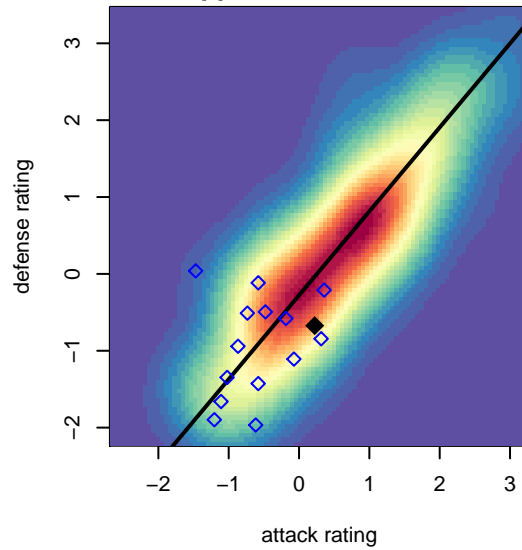

**attack and defense rating
relative to others at age
and all opponents in last 13 months**