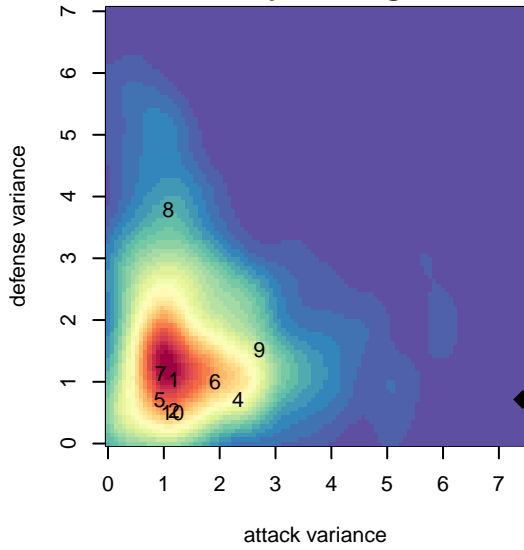

BFC Galaxy G05

, OR
 G05 total strength=737
 attack=1.25 defense=0.51
 fall league = PTT G05 Div 2 Red South
 spr league = Spr OYS G05 Div 2 White

alt names used:
 BFC 05G Galaxy
 BFC 05G Galaxy

Venues played:
 2017 PTT G05 Division 2 Red South
 2017 Spr OYS G05 Division 2 White

BFC Galaxy G05
 Dots are actual minus expected GF (blue circles) and GA (red triangles).
 Blue line is smoothed change in attack strength. Red is smoothed change in defense strength.

**attack and defense variance (black dot)
relative to other teams
and top 10 in region**