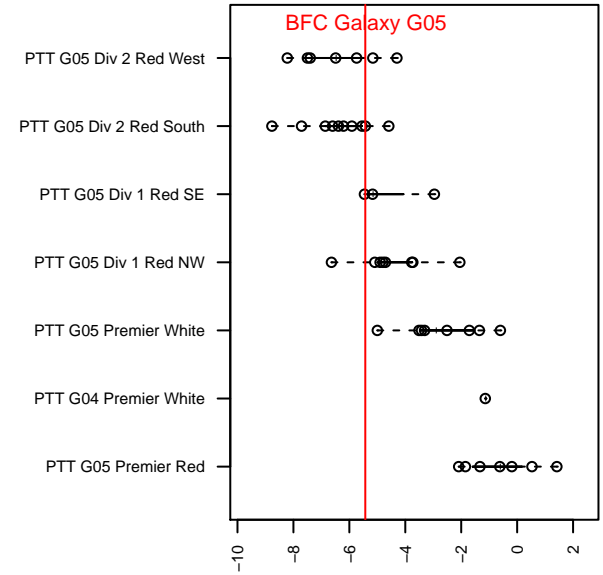

**attack and defense rating
relative to others at age
and all opponents in last 13 months**